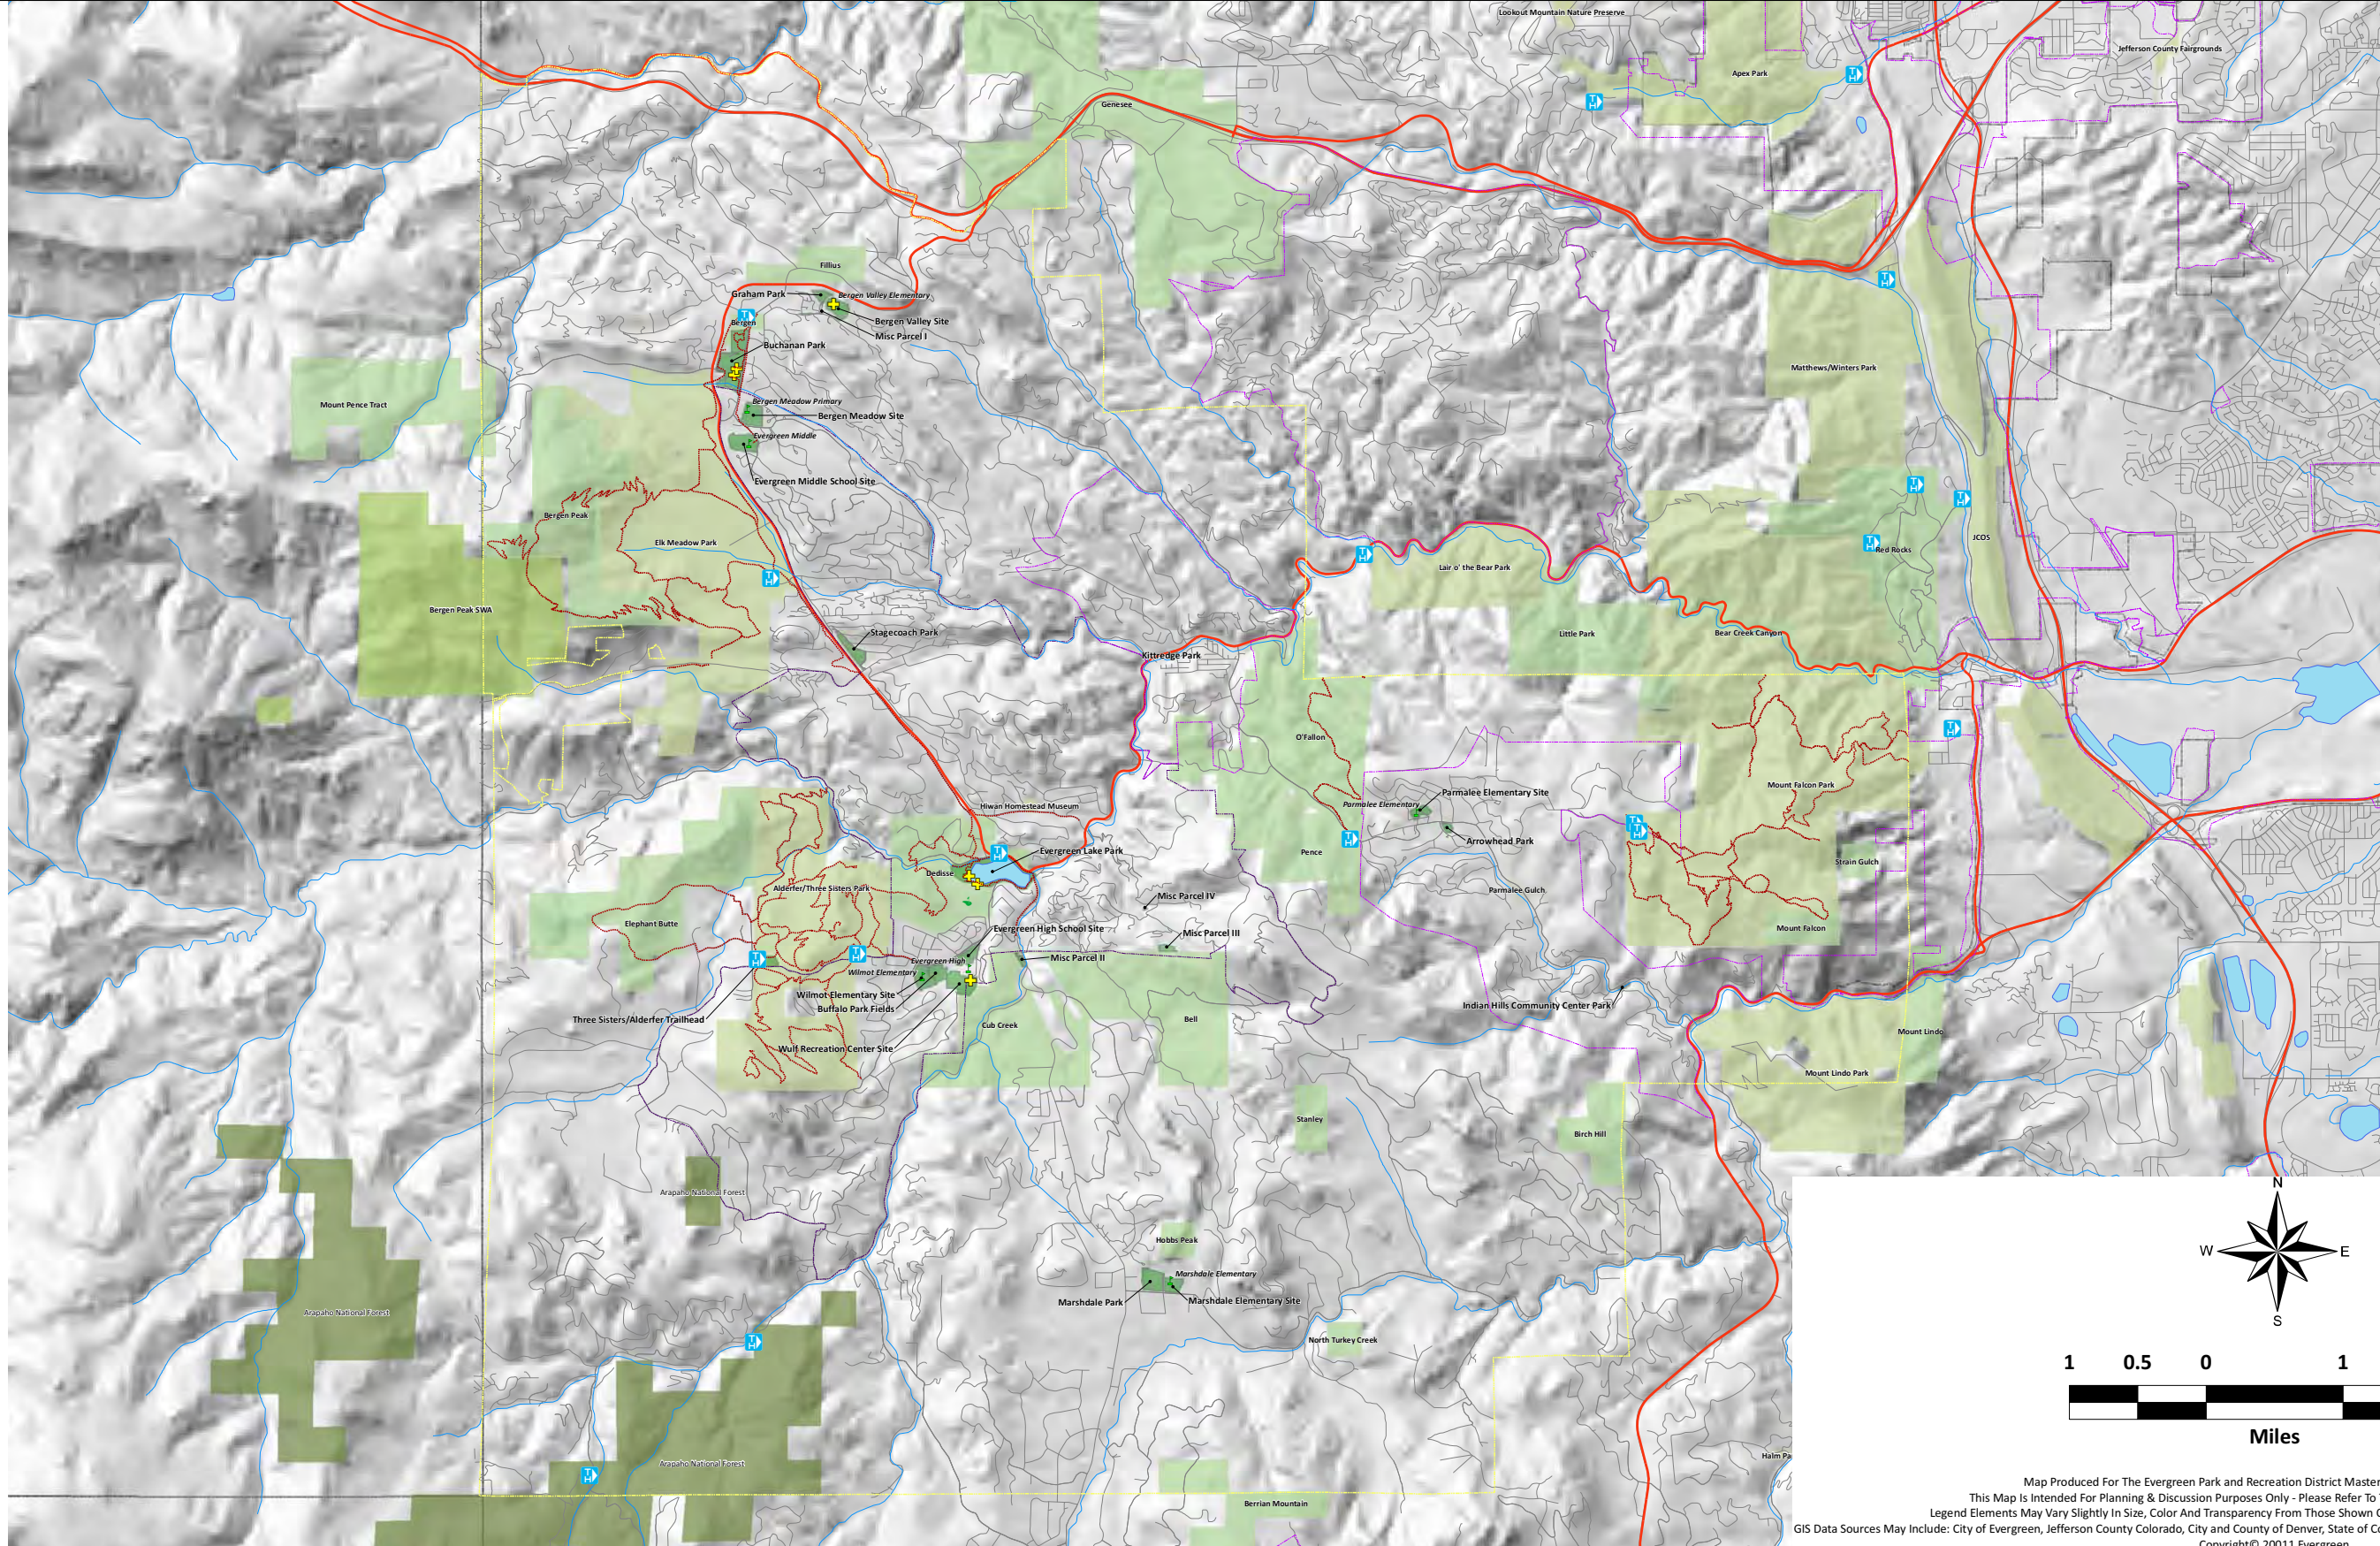

# Evergreen Park & Recreation District MASTER PLAN

- Legend**
- Trailhead
  - EPRD Indoor Facility
  - School
  - Stream
  - Highway
  - Other Street/Road
  - Lake
  - EPRD Managed Location
  - Denver Parks
  - Jefferson County Park
  - State Park
  - US Forest Service
  - Other City Limit
  - Evergreen City Limit
  - Evergreen Park District Boundary

Map Produced For The Evergreen Park and Recreation District Master Plan - By The GRASP® Team  
 This Map Is Intended For Planning & Discussion Purposes Only - Please Refer To The Project Document For Map Details  
 Legend Elements May Vary Slightly In Size, Color And Transparency From Those Shown On Map. Labels are limited to ensure legibility.  
 GIS Data Sources May Include: City of Evergreen, Jefferson County Colorado, City and County of Denver, State of Colorado, USDA Forest Service, US Census, ESRI, GRASP® Team - April 2011  
 Copyright© 2011 Evergreen